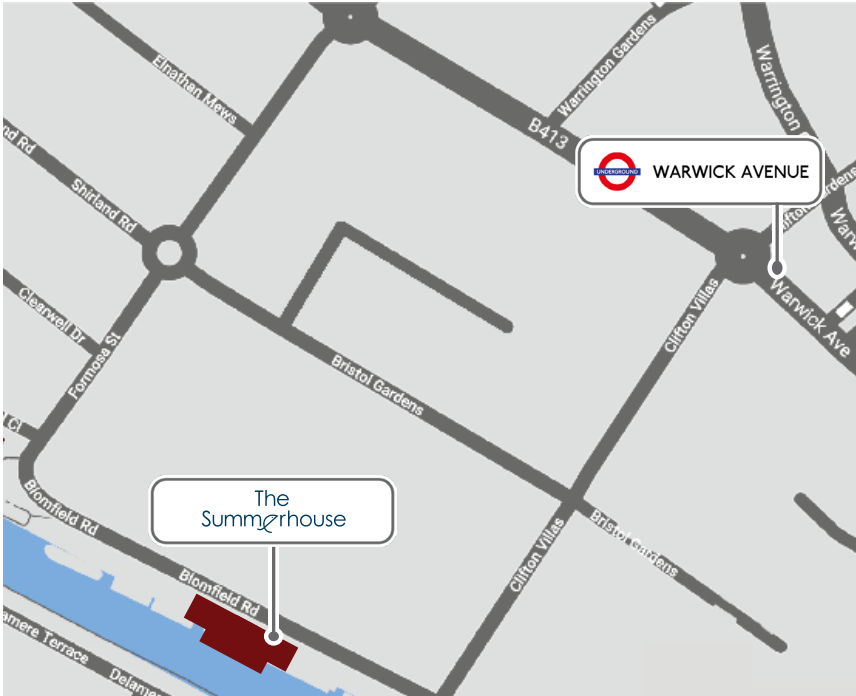

Contact us

For more information & bookings:
email: info@thesummerhouse.co

Blomfield Rd, London W9 2PA

Find more online

www.thesummerhouse.co

@ the_summerhouse